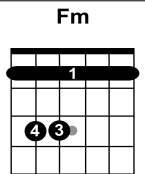

[Verse 1]

E* – E* – F* – F* – F#* – F#* – C – C* – C – G

Alberta, Alberta

Where you been so long?

Alberta, Alberta

Where you been so long?

Ain't had no lovin'

Since you've been gone

[Verse 2]

E* – E* – F* – F* – F#* – F#* – C – C* – C – G

Alberta, Alberta

Where'd you stay last night?

Alberta, Alberta

Where'd you stay last night?

Come home this morning,

Clothes don't fit you right

C*: C chord and hammering on the G-string
 C7: x32310
 G*: G and hammering on the D-string
 E*: low (bass) E-string open
 F*: low E-string on 1st fret
 F#*: low E-string on 2nd fret

[Verse 3]

E* – E* – F* – F* – F#* – F#* – C – C* – C – G