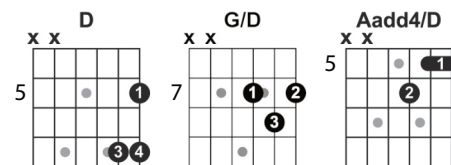

Key: D Major Notes: Drone on the D String

[Intro]

D

[Verse 1]

D

Maybe tonight you're aching

D

For someone you're dreaming of G/D

Aadd4/D

Wait till the dawn is breaking

D

G

C

Into the arms of love

D – G – C

[Verse 2]