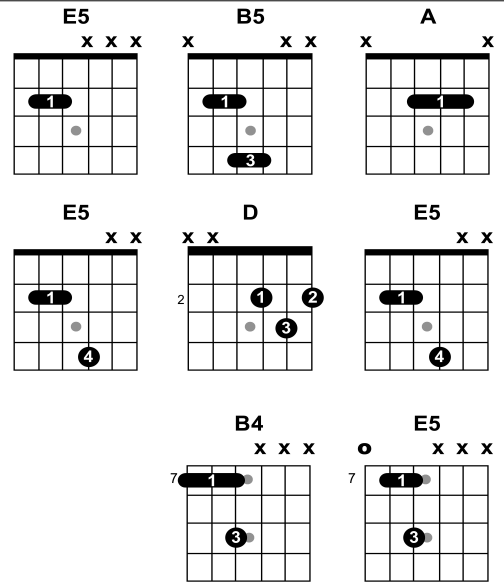

# Baba O'Riley – The Who

08:34:15 AM 12/28/23

Key: F Capo: 1<sup>st</sup> Fret Notes:

[Intro]  
E5 B5 – A [8x]

[Verse 1]  
E5 B5 – A  
**Out here in the fields,**  
E5 B5 – A  
**I fight for my meals;**  
E5 B5 – A E5 B5 – A  
**I get my back into my living**  
E5 B5 – A  
**I don't need to fight,**  
E5 B5 – A  
**to prove I'm right**  
E5 B5 – A E5 B5 – A  
**I don't nee-eed to be forgiven, yea yea. yeah yea, ye, yeah**

[Interlude]  
E5 B5 – A [5x]

B5 [3x]

[Bridge]  
N.C.  
**Don't cry;**  
N.C.  
**don't raise your eye**  
N.C.  
**It's only teenage wasteland**

[Verse 2]  
E5 B5 – A  
**Sally, take my hand,**  
E5 B5 – A  
**we'll travel south cross land**  
E5 B5 – A E5 B5 – A  
**Put out the fire, and don't look past my shoulder**  
E5 B5 – A  
**The exodus is here;**  
E5 B5 – A  
**the happy ones are near**  
E5 B5 – A E5 B5 – A  
**Let's get together, before we get much older**

[Solo]  
E5 B5 – A [5x]

B5 [3x]

[Close]  
B4 E5 [20x]

E5

Closing:	
B4 E5	
e	-----
B	-----
G	-----
D	--9-9-9-9-9-9-9-9-
A	--7-7-7-7-7-7-7-7-
E	--7-0-7-0-7-0-7-0-