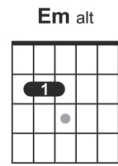

Key: D Notes: Slow Downer +1.25

[Intro]

[Csus2 – G/B – Gm/B $\flat$  – D] F5 – G5 – D [2x]

[Verse 1]

G  
Come down off your throne

D  
And leave your body alone

F5 G5 D – Dsus4 – D  
Somebody's got to change

D Em D G – D – G  
And can't find my way home

[Verse 2]

C G  
Come down on your own

D  
And leave your money at home

F G G – D – G  
Somebody's got to change

G  
You are the reason

D  
I have been waiting all these years

G D  
Somebody holds the key

[Chorus]

G  
Well, I'm near the end

Am Em D G  
Am I just ain't got the time

G  
What's more I'm wasted

D Em D G – D – G  
And can't find my way home

[Verse 3]

D G  
Come down off your throne

D  
And leave your body alone

F G D  
Somebody's got to change

D G  
You are the reason I have been

D  
Waiting for so long

F G D  
Somebody holds the key

D  
And it ain't me

[Chorus]

D G  
Well, I'm near the end