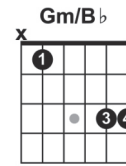

Key: D Notes: Slow Downer +1.25

[Intro]

[Csus2 – G/B – Gm/B $\flat$  – D] F5 – G5 – D [2x]

[Verse 1]

G  
Come down off your throne

D  
And leave your body alone

F5 G5 D – Dsus4 – D  
Somebody's got to change

D Em D G – D – G  
And can't find my way home

[Verse 2]

C G  
Come down on your own

D  
And leave your money at home

F G G – D – G  
Somebody's got to change

G  
You are the reason

D  
I have been waiting all these years

G D  
Somebody holds the key

[Chorus]

G  
Well, I'm near the end

Am Em D G  
Am I just ain't got the time

G  
What's more I'm wasted

D Em D G – D – G  
And can't find my way home

[Verse 3]

D G  
Come down off your throne

D  
And leave your body alone

F G D  
Somebody's got to change

D G  
You are the reason I have been

D  
Waiting for so long

F G D  
Somebody holds the key

D  
And it ain't me

[Chorus]

D G  
Well, I'm near the end