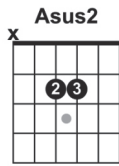

Key: D Notes: Slow Downer +1.25

[Intro]

[Csus2 – G/B – Gm/B $\flat$  – D] F5 – G5 – D [2x]

[Verse 1]

G  
Come down off your throne

D  
And leave your body alone

F5 G5 D – Dsus4 – D  
Somebody's got to change

D Em D G – D – G  
And can't find my way home

[Verse 2]

C G  
Come down on your own

D  
And leave your money at home

F G G – D – G  
Somebody's got to change

G  
You are the reason

D  
I have been waiting all these years

G D  
Somebody holds the key

[Chorus]

G  
Well, I'm near the end

Am Em D G  
Am I just ain't got the time

G  
What's more I'm wasted

D Em D G – D – G  
And can't find my way home

[Verse 3]

D G  
Come down off your throne

D  
And leave your body alone

F G D  
Somebody's got to change

D G  
You are the reason I have been

D  
Waiting for so long

F G D  
Somebody holds the key

D  
And it ain't me

[Chorus]

D G  
Well, I'm near the end