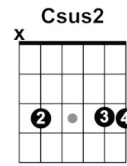

Key: D Notes: Slow Downer +1.25

[Intro]

[Csus2 – G/B – Gm/B $\flat$  – D] F5 – G5 – D [2x]

[Verse 1]

G  
Come down off your throne

D  
And leave your body alone

F5 G5 D – Dsus4 – D  
Somebody's got to change

D Em D G – D – G  
And can't find my way home

[Verse 2]

C G  
Come down on your own

D  
And leave your money at home

F G G – D – G  
Somebody's got to change

G  
You are the reason

D  
I have been waiting all these years

G D  
Somebody holds the key

[Chorus]

G  
Well, I'm near the end

Am Em D G  
Am I just ain't got the time

G  
What's more I'm wasted

D Em D G – D – G  
And can't find my way home

[Verse 3]

D G  
Come down off your throne

D  
And leave your body alone

F G D  
Somebody's got to change

D G  
You are the reason I have been

D  
Waiting for so long

F G D  
Somebody holds the key

D  
And it ain't me

[Chorus]

D G  
Well, I'm near the end