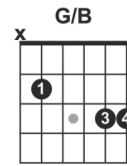

Key: D Notes: Slow Downer +1.25

[Intro]

[Csus2 – G/B – Gm/B $\flat$  – D] F5 – G5 – D [2x]

[Verse 1]

G  
Come down off your throne

D  
And leave your body alone

F5 G5 D – Dsus4 – D  
Somebody's got to change

D Em D G – D – G  
And can't find my way home

[Verse 2]

C G  
Come down on your own

D  
And leave your money at home

F G G – D – G  
Somebody's got to change

G  
You are the reason

D  
I have been waiting all these years

G D  
Somebody holds the key

[Chorus]

G  
Well, I'm near the end

Am Em D G  
Am I just ain't got the time

G  
What's more I'm wasted

D Em D G – D – G  
And can't find my way home

[Verse 3]

D G  
Come down off your throne

D  
And leave your body alone

F G D  
Somebody's got to change

D G  
You are the reason I have been

D  
Waiting for so long

F G D  
Somebody holds the key

D  
And it ain't me

[Chorus]

D G  
Well, I'm near the end