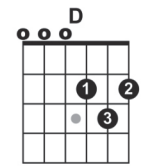

Key: D Notes: Slow Downer +1.25

[Intro]

[Csus2 – G/B – Gm/B $\flat$  – D] F5 – G5 – D [2x]

[Verse 1]

G  
Come down off your throne

D  
And leave your body alone

F5 G5 D – Dsus4 – D  
Somebody's got to change

D Em D G – D – G  
And can't find my way home

[Verse 2]

C G  
Come down on your own

D  
And leave your money at home

F G G – D – G  
Somebody's got to change

G  
You are the reason

D  
I have been waiting all these years

G D  
Somebody holds the key

[Chorus]

G  
Well, I'm near the end

Am Em D G  
Am I just ain't got the time

G  
What's more I'm wasted

D Em D G – D – G  
And can't find my way home

[Verse 3]

D G  
Come down off your throne

D  
And leave your body alone

F G D  
Somebody's got to change

D G  
You are the reason I have been

D  
Waiting for so long

F G D  
Somebody holds the key

D  
And it ain't me

[Chorus]

D G  
Well, I'm near the end