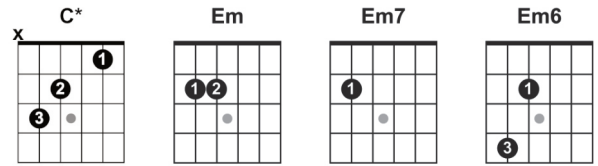

# Eleanor Rigby – The Beatles

May 24, 2026, 11:13 PM

Key: Em Notes: Strumming just the baseline with occasional full strums.

[Intro]

C Em  
Ah, look at all the lonely people

C Em  
Ah, look at all the lonely people

[Verse 1]

Em C  
Eleanor Rigby picks up the rice in the church where a wedding has been

C Em  
Lives in a dream

Em C  
Waits at the window, wearing the face that she keeps in a jar by the door

Em  
Who is it for?

[Chorus]

Em7 Em6  
All the lonely people

C Em  
Where do they all come from?

Em7 Em6  
All the lonely people

C Em  
Where do they all belong?

[Verse 2]

Em C  
Father McKenzie writing the words of a sermon that no one will hear

[Verse 3]

Em C  
Eleanor Rigby died in the church and was buried along with her name

C Em  
Nobody came

Em C  
Father McKenzie wiping the dirt from his hands as he walks from the grave

C Em  
No one was saved