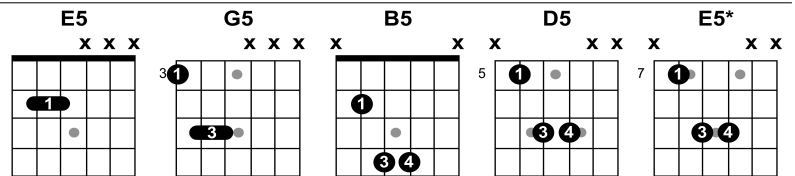

# Fever – Little Willie John

09:59:37 AM 12/01/24

Key: Em Capo: Notes: King single #4935, 1956

Slowdowner: -6.00

[Intro]

E5 – G – E5 G – G – G [2x]

[Verse 1]

E5 G5 E5 G5 – G5 – G5

**You never know how much I love ya**

E5 G5 E5 B5 – E5\*

**Never know how much I care**

E5 G5 E5 G5 – G5 – G5

**When you put your arms around me,**

B5 D5 E5\*  
**I get a feelin' that's so hard to bear,**

[Chorus]

B5 D5 E5\*  
**fever all through the night**

(n.c.)

[Verse 2]

E5 G5 E5 G5 – G5 – G5

**Listen to me, baby**

E5 G5 E5 B5 – E5\*

**Hear every word I say**

E5 G5 E5 G5 – G5 – G5

E5 G E5 G5 – G5 – G5

**Take these arms I'll never use**

B5 D5 E5\*  
**An' just believe in what my lips have to say,**

[Chorus]

[Verse 4]

B5 D5 – E5\*

**Sun lights up the daytime**

B5 D5 E5\*