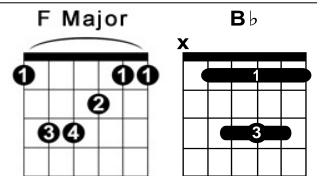

# Going Going Gone – Tim Finn – G

Best for my voice

10:02:13 PM 11/22/21

Key: G Notes: \* = Bar Chords Slowdowner: Pitch to -5

[Intro]

D - C - G D - C - G

[Verse 1]

D C G  
**We're go - ing through darkness**  
D C G  
**Then we're back in the light once again**  
D C G  
**And we're hold - ing - a secret**  
D C G  
**It's beyond and behind everything**  
A  
**I'm free to walk this Earth**  
C  
**But if I'm not with her**

[Chorus]

G C  
**The days are too long**  
G C  
**When I'm with you I feel strong**  
Em D C  
**Even when the darkness falls we're moving on**

[Verse 2]

D C G  
**And all - I - live for**  
D C G  
**Is the taste of the truth that you bring**  
D C G  
**And we're chas - ing - the daylight**  
D C G  
**That I see in - your eyes - is a dream**  
A  
**No I can't make it through**  
C  
**My life without you**

[Chorus]

G C  
**The days are too long**  
G C  
**When I'm with you I feel strong**  
Em D C  
**Even when the darkness falls we're moving on**

[Bridge]

F\* Bb\*  
**And we're go - ing through - tunnels**  
F\* Bb\*  
**And we're go - ing past cities**  
C\*  
**I don't know where that smile comes from**  
D\* G\*  
**But all I know is that we're going gone**  
C\* G\*  
**Going going gone**  
C\* Em  
**Going going gone**

D C C

[Chorus]

G C  
**The days are too long**  
G C  
**When I'm with you I feel strong**  
Em D C  
**Even when the darkness falls we're moving on**

[Verse 3]

G C  
**Without you I can't start**  
G C  
**I don't know where I belong**  
Em D G  
**Without you there's no - song - in my heart**