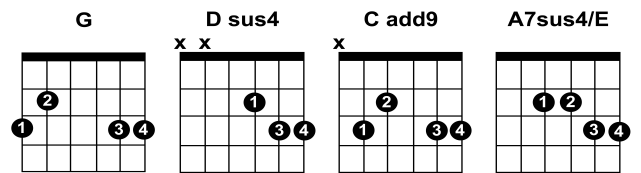

Iris – Goo Goo Dolls

06:39:40 AM 06/16/23

Key: G? Capo: Baseline: G(6th), A(5th), C(5th)

Note: Keep your ring finger and your pinkie on the e and B strings through the whole song. Actually you can keep your finger on B and e the whole time, even when you play Em and D.

[Intro]

G – Dsus4 – Cadd9

[Verse 1]

G Dsus4 Cadd9
And I'd give up forever to touch you
G Dsus4 Cadd9
Cause I know that you feel me somehow
G Dsus4 Cadd9
You're the closest to heaven that I'll ever be
Em D Cadd9
And I don't want to go home right now

[Verse 2]

G Dsus4 Cadd9
And all I can taste is this moment
G Dsus4 Cadd9
And all I can breathe is your life
G Dsus4 Cadd9
Cause sooner or later it's over
Em D Cadd9
I just don't want to miss you tonight

[Chorus]

G Dsus4 Cadd9
And I don't want the world to see me
Em D Cadd9
Cause I don't think that they'd understand
G Dsus4 Cadd9
When everything's made to be broken
Em D Cadd9
I just want you to know who I am

[Verse 3]

G Dsus4 Cadd9
And you can't fight the tears that ain't coming
G Dsus4 Cadd9
Or the moment of truth in your lies
G Dsus4 Cadd9
When everything feels like the movies
Em D Cadd9
Yeah you bleed just to know your alive

[Chorus]

G Dsus4 Cadd9
And I don't want the world to see me
Em D Cadd9
Cause I don't think that they'd understand
G Dsus4 Cadd9
When everything's made to be broken
Em D Cadd9
I just want you to know who I am

G – A7sus4/E – Cadd9

[Closing]

Em D Cadd9
I just want you to know who I am
Em D Cadd9
I just want you to know who I am
Em D Cadd9
I just want you to know who I am
Em D Cadd9
I just want you to know who I am