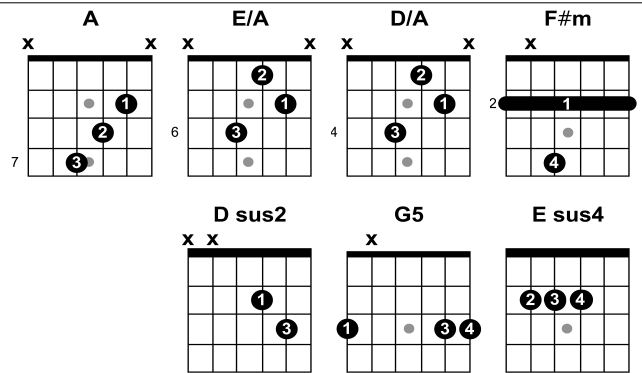

Let My Love Open The Door - Pete Townshend - v2

07:40:12 AM 12/16/23

Key: Capo: 3rd Fret Notes: Bridge School Concerts Volume III – 1996
E/A is actually a Eadd4/A

[Intro]
A E/A D/A [4x]

[Verse 1]
A E/A D/A
When people keep repeating
A E/A D/A
That you'll never fall in love
A E/A D/A
When everybody keeps retreating
A E/A D/A
But you can't seem to get enough

[Chorus]
F#m E Dsus2
Let my love open the door
F#m E Dsus2
Let my love open the door
F#m E Dsus2
Let my love open the door
A E/A D/A [2x]
To your heart

[Verse 2]
A E/A D/A
When everything feels all over
A E/A D/A
When everybody seems unkind
A E/A D/A
I bring you a four leaf clover
A E/A D/A
Take all the worry out of your mind

[Chorus]
F#m E Dsus2
Let my love open the door
F#m E Dsus2
Let my love open the door
F#m E Dsus2
Let my love open the door
A E/A D/A [4x]
To your heart

[Bridge]
F#m
I have the only key to your heart
Bm
I can stop you falling apart
G5 D
Try today, you'll find this way
Esus4 E
Come on and give me a chance to say
F#m
Let my love open the door
F#m
It's all I'm living for
Bm Bm
Release yourself from misery
Esus4 E
There's only one thing gonna set you free
A E/A D/A [4x]
That's my love

[Verse 3]
A E/A D/A
When tragedy befalls you
A E/A D/A
Don't let it drag you down
A E/A D/A
Love can cure your problems
A E/A D/A
You're so lucky I'm around

[Chorus]
F#m E Dsus2
Let my love open the door
F#m E Dsus2
Let my love open the door
F#m E Dsus2
Let my love open the door
A E/A D/A [3x]
To your heart