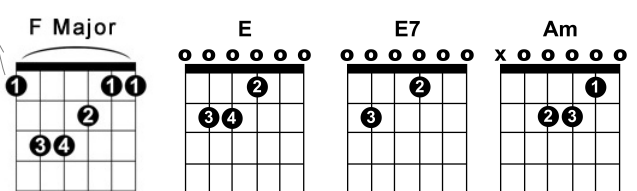

C • • • • • Am [pinkie]
Oh man, look what the cat drug in
E E7
It's got the dress, though the color's gone
F F7
that I gave my one true love on
C • • • • • Am [pinkie]
an' Oh man, look what the wind blew home
E E7
Never had this much stimulation
F F7
Til her low down elevation, but

[chorus]
C Cmaj7
Oh, don't look in those eyes
B7 Am F
bluer than blue her rule's on the rise
E E7
and if I wear apathy's crown
Am D7
don't call me highness
F E E7 Am
it's a long way down

C • • • • • Am [pinkie]
Oh, what terr - i - able things she shows
E E7
I'm overwhelmed by rumors this high
F F7
and overcome by lows
C • • • • • Am [pinkie]
Oh, what use is it to pretend
E E7
that I have the strength for this anymore
F F7
This is all in the world that she lives for but...

[chorus]
C Cmaj7
Oh, don't look in those eyes
B7 Am F
bluer than blue her rule's on the rise
E E7
and if I wear apathy's crown
Am D7
don't call me highness
F E E7 Am
it's a long way down

E7
Now I would suppose
Am
that I'm not the only one
G G7
one never knows...
E [bar chord]
I got a feeling she's been
F [bar chord]
sleeping with the whole wide world
E
I got a feeling she's been
F [bar chord]
sleeping with the whole wide world
E
I got a feeling she's been
F G Am G7 [all bar chords]
sleeping with the whole wide world

[chorus]
C Cmaj7
Oh, don't look in those eyes
B7 Am F
bluer than blue her rule's on the rise
E E7
and if I wear apathy's crown
Am D7
don't call me highness
F E E7 Am
it's a long way down
F E E7 Am
it's a long way down

Fingering for the beginning of the verses
|repeat similar for the start of the other verses|

C	Am
e---0-0-----0-0-----0-----0---	-----0---
B---2-2-----2-2-----0-----1---	-----1---
G---0-0-----0-0-----2-----2---	-----2---
D---3-3-----3-0-2h-0-----0-----2---	-----2---
A-4-x-x-4---x-x-----3-----0-----0---	-----0---
E---x-x---x-x-----x-----x---	-----x---

oh man look what the cat drug in