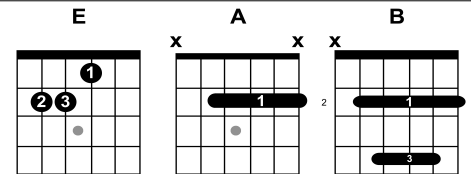

Louie Louie – The Kingsmen - Richard Berry ('57) – E - Original

12:05:34 PM 01/12/25

Key: E Capo: Notes: Play the classic strumming.

[Intro]

E – A – B – A [2x]

[Chorus]

E A B A E A B A
Louie Louie, oh no, we gotta go
 E A B A E A B A
Louie Louie, oh baby, we gotta go

[Verse 1]

E A B A
A fine girl, who waited for me
 E A B A
I catch a ship across the sea
 E A B A
I sailed the ship all alone
 E A B A
I wondered when I'm gonna make it home

[Chorus]

E A B A E A B A
Louie Louie, oh no, we gotta go
 E A B A E A B A
Louie Louie, oh baby, we gotta go

[Verse 2]

E A B A
Three nights and days I sailed the sea
 E A B A
I think of the girl constantly
 E A B A
On the ship, I dream she's there
 E A B A
I smell the rose that's in her hair

[Chorus]

E A B A E A B A
Louie Louie, oh no, we gotta go
 E A B A E A B A
Louie Louie, oh baby, we gotta go

[Solo]

E – A – B – A [8x]

[Verse 3]

E A B A
I see
 E A B A
I see Jamaican moon above
 E A B A
See the girl I'm thinking of
 E A B A
I take her in my arms and then
 E A B A
Say I'll never leave again

[Chorus]