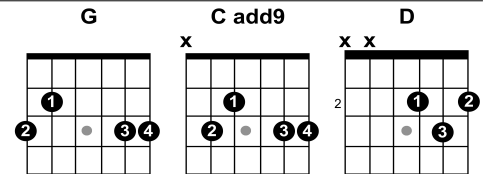

Louie Louie – The Kingsmen - Richard Berry ('57)

01:59:03 PM 01/10/25

Key: G Capo: 2nd Fret (A) Notes: C = Cadd9. Play the classic strumming.

[Intro]

G – C – D – C [2x]

[Chorus]

G C D C G C D C
Louie Louie, oh no, we gotta go
 G C D C G C D C
Louie Louie, oh baby, we gotta go

[Verse 1]

G C D C
A fine girl, who waited for me
 G C D C
I catch a ship across the sea
 G C D C
I sailed the ship all alone
 G C D C
I wondered when I'm gonna make it home

[Chorus]

G C D C G C D C
Louie Louie, oh no, we gotta go
 G C D C G C D C
Louie Louie, oh baby, we gotta go

[Verse 2]

G C D C
Three nights and days I sailed the sea
 G C D C
I think of the girl constantly
 G C D C
On the ship, I dream she's there
 G C D C
I smell the rose that's in her hair

[Chorus]

G C D C G C D C
Louie Louie, oh no, we gotta go
 G C D C G C D C
Louie Louie, oh baby, we gotta go

[Solo]

G – C – D – C [8x]

[Verse 3]

G C D C
I see
 G C D C
I see Jamaican moon above
 G C D C
See the girl I'm thinking of
 G C D C
I take her in my arms and then
 G C D C
Say I'll never leave again

[Chorus]