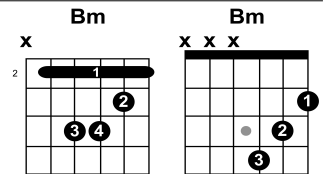

Key: D Capo: Notes:

[Intro]

D G-D  
D G-D

[Verse 1]

D  
Well, I hope you're eatin' right,  
D  
that you sleep well at night  
A G D  
Forget those mistakes you made before  
D  
And it's been a long, long while  
D  
But I'd love to meet you now  
A G D  
Somewhere across that golden shore

[Chorus]

C G D  
Sometimes I lose, sometimes I win  
Bm G D  
Sometimes I make myself me again  
C G D  
I've given up on givin' in  
Bm G D  
I'm gonna make myself me a - gain

[Riff]

D G-D  
D G-D

[Verse 2]

D  
When I wipe my weary eyes  
D  
And cuttin' all these ties  
A G D  
Sometimes I wake and I don't know what it's for  
D  
And I guess I'm a brand new me  
D  
A pretty bird that sings  
A G D  
But sometimes I'm too tired to sing at all