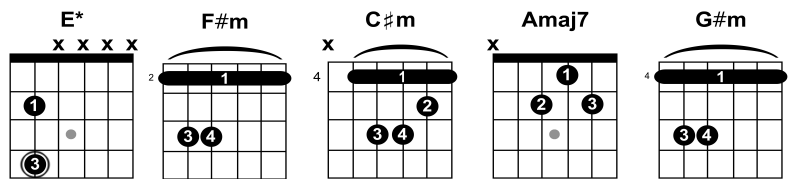

Mayfly – Paul Weller

Key: Em Notes: Finger pick the E Min Riff

[Intro]

E [main riff]

[Verse 1]

E [main riff]

In the midnight, Can you hear me?

E [main riff]

In the madness Ooh, can you see me?

[Verse 2]

B

Mmm, I am waiting

E [main riff]

Like a mayfly

[Verse 3]

E [main riff]

It's a cold night for a May time

E [main riff]

In the moonlight. Is there no sign?

[Verse 4]

B

Mmm, I am waiting

E [main riff]

Like a mayfly

E [main riff]

E [main riff]

B

E [main riff]

[Verse 5]

B

I am waiting, Oh, I am waiting

B