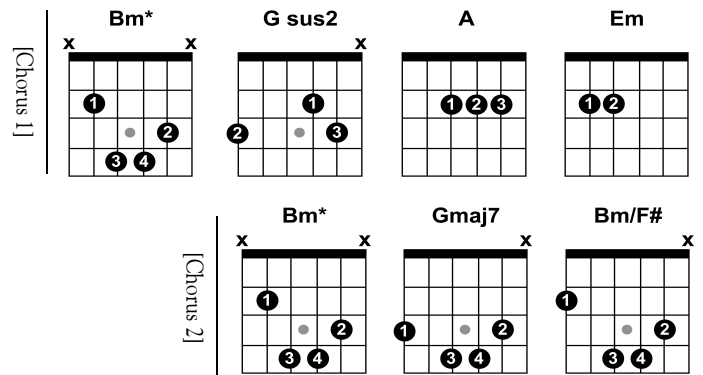

Message In A Bottle – The Police

01:06:24 PM 03/21/24

Key: Capo: 2nd Fret Notes: from MattBMusic.com

[Intro]

Bm – G – A – Em [2x]

[Verse 1]

Bm – G – A – Em [Repeats through out the verses]

Just a castaway

G Cadd9 D
I'll send an SOS to the world

Em Cadd9
I hope that someone gets my

Em Cadd9
I hope that someone gets my

Em Cadd9
I hope that someone gets my

[Chorus 2]

Bm Gmaj7 Bm/F#
Message in a bottle

Bm Gmaj7 Bm/F# Em
Message in a bottle, yeah

[Verse 2]

Bm – G – A – Em [Repeats through out the verses]

A year has passed since I wrote my note

But I should have known this right from the start

Only hope can keep me together

Love can mend your life

But love can break your heart

[Verse 3]

Bm – G – A – Em [Repeats through out the verses]

Walked out this morning

Don't believe what I saw

A hundred billion bottles

Washed up on the shore

Seems I'm not alone at being alone

A hundred billion castaways