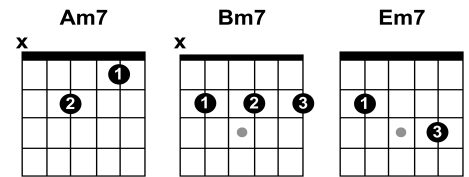

# Movin On - Paul Weller

09:06:05 AM 07/08/23

Key: G Notes:

[Intro]  
C G

[Verse 1]

C G C G  
**I got the key to my heart**  
C G C G  
**I don't need nothing else**  
C G C G  
**I watch the evening sky**  
C G C G  
**And its painting itself**  
C G C G  
**There's such colors and shade**  
C G C G  
**To help my mind reappraise**  
C G C G  
**Its simple beauty unfolds**  
C G C G  
**It struck me deep in my bones**

[Chorus]

Am7 Am7  
**I'm movin on**  
Bm7 Bm7  
**The moment finally has come**  
Am7 Am7  
**Like a pebble that's thrown, so deep and unknown**  
Em7 Em7  
**So deep in me too, This feeling will do**  
Am7 Am7 D D  
**Oh, That I - I'm movin on**

[Interlude]

C-G C-G C-G C-G

[Verse 2]

C G C G  
**I've got love all around**  
C G C G  
**I don't need nothing else**  
C G C G  
**I watch the evening sky**  
C G C G  
**Oh and its painting itself**

[Chorus]

[Interlude]

G D G D G Am  
C-G C-G C-G C-G

[Verse 3]

C G C G  
**I watch the evening sky**  
C G C G  
**And its painting itself**

[Chorus]

Am7 Am7  
**I'm movin on**  
Bm7 Bm7  
**The ocean I see in one drop**  
Am7 Am7  
**Like a pebble that's thrown, small waves from me grow**  
Em7 Em7  
**Into the big picture, to show**  
Am7 Am7 D D  
**That I - I'm movin on**