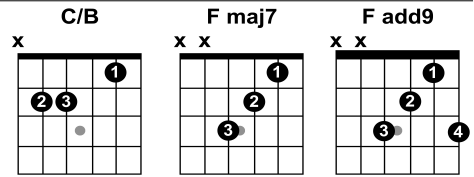

Key: C# Capo: 1st Fret Notes:

[Intro]

C - C/B - F

[Verse 1]

C C/B F
Coming out of my cage
 And I've been doing just fine
 Gotta gotta be down
 Because I want it all
 C C/B F
It started out with a kiss
 How did it end up like this?
 It was only a kiss

C C/B F
It was only a kiss
 Now I'm falling asleep
 And she's calling a cab
 While he's having a smoke
 And she's taking the drag
 C C/B F
Now they're going to bed
 And my stomach is sick
 And it's all in my head
 But she's touching his

[Pre-Chorus]

Am
Chest now
 Am G
He takes off her dress now
 F F F F
Let me go
 Am Am
I just can't look
 G G
It's killing me
 F F F F
And taking control

[Chorus]

C
Jealousy
 F Am
Turning saints into the sea
 G C
Swimming through sick lullabies
 F Am
Choking on your alibis
 G C
But it's just the price I pay
 F Am
Destiny is calling me
 G C Fmaj7
Open up my eager eyes
 Am G
'Cause I'm Mr. Brightside

[Instrumental]

C - Fadd9 - Am - G [2x]

[Verse 2]

C C/B F
I'm coming out of my cage
 And I've been doing just fine
 Gotta gotta be down
 Because I want it all
 C C/B F
It started out with a kiss
 How did it end up like this?
 It was only a kiss
 It was only a kiss
 C C/B F
Now I'm falling asleep
 And she's calling a cab
 While he's having a smoke
 And she's taking the drag
 C C/B F
Now they're going to bed
 And my stomach is sick
 And it's all in my head
 But she's touching his