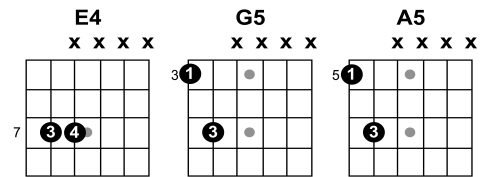

On The Road Again – Canned Heat

Key: E Capo: Notes: The low E drones throughout the song.

[Intro]

E A D G B E [Harmonics 12th fret]
E4 G5 – A5 E4

When playing the low E and the 5th string E, avoid hitting the A on the 4th string. Although it doesn't sound bad.

[Verse 2]

E4 E4 G5 – A5 E4
You know the first time I traveled out, in the rain and snow, in the rain and snow
E4 E4 G5 – A5 E4
You know the first time I traveled out, in the rain and snow, in the rain and snow
E4 E4 G5 – A5 E4
I didn't have no payroll, not even no place to go

[Verse 3]

E4 E4 G5 – A5 E4
And my dear mother left me when I was quite young, when I was quite young
E4 E4 G5 – A5 E4
And my dear mother left me when I was quite young, when I was quite young
E4 E4 G5 – A5 E4
She said "Lord have mercy, on my wicked son"

[Verse 6]

E4 E4 G5 – A5 E4
But I ain't going down that long and lonesome road, all by my - self
E4 E4 G5 – A5 E4
But I ain't going down that long and lonesome road, all by my - self
E4 E4 G5 – A5 E4
I can't carry you baby, gonna carry somebody else