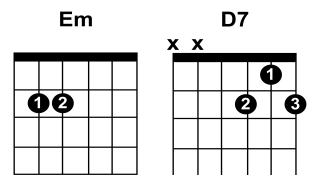

Take Me Home, Country Roads – John Denver - G

07:13:39 AM 02/02/23

Key: G major Capo: 2nd Fret Notes: Pentatonic start on 1st version 3rd fret.

[Intro]

G Em D C G

[Verse 1]

G Em D C G
Almost Heaven; West Virginia, Blue Ridge Mountains, Shenandoah River
G Em D
Life is old here, older than the trees, younger than the mountains,
C G
Blowin like a breeze

[Chorus]

G D Em C
Country Roads, take me home, to a place, where I belong,
G D C G
West Virginia, mountain mama, take me home, country roads

[Verse 2]

G Em D C G
All my memories gather round her, miner's lady, stranger to blue water
G Em D C G
Dark and dusty, painted on the sky, misty taste of moonshine, Teardrop in my eye

[Chorus]

G D Em C
Country Roads, take me home, to a place, where I belong,
G D C G
West Virginia, mountain mama, take me home, country roads

[Bridge]

Em D G
I hear her voice in the morning hour she calls me,
C G D
The radio reminds me of my home far away
Em F C G D D7
And driving down the road I get a feeling. That I should have been home yesterday, yesterday

[Chorus]

G D Em C
Country Roads, take me home, to a place, where I belong,
G D C G
West Virginia, mountain mama, take me home, country roads

[Chorus]

G D Em C
Country Roads, take me home, to a place, where I belong,
G D C G
West Virginia, mountain mama, take me home, country roads